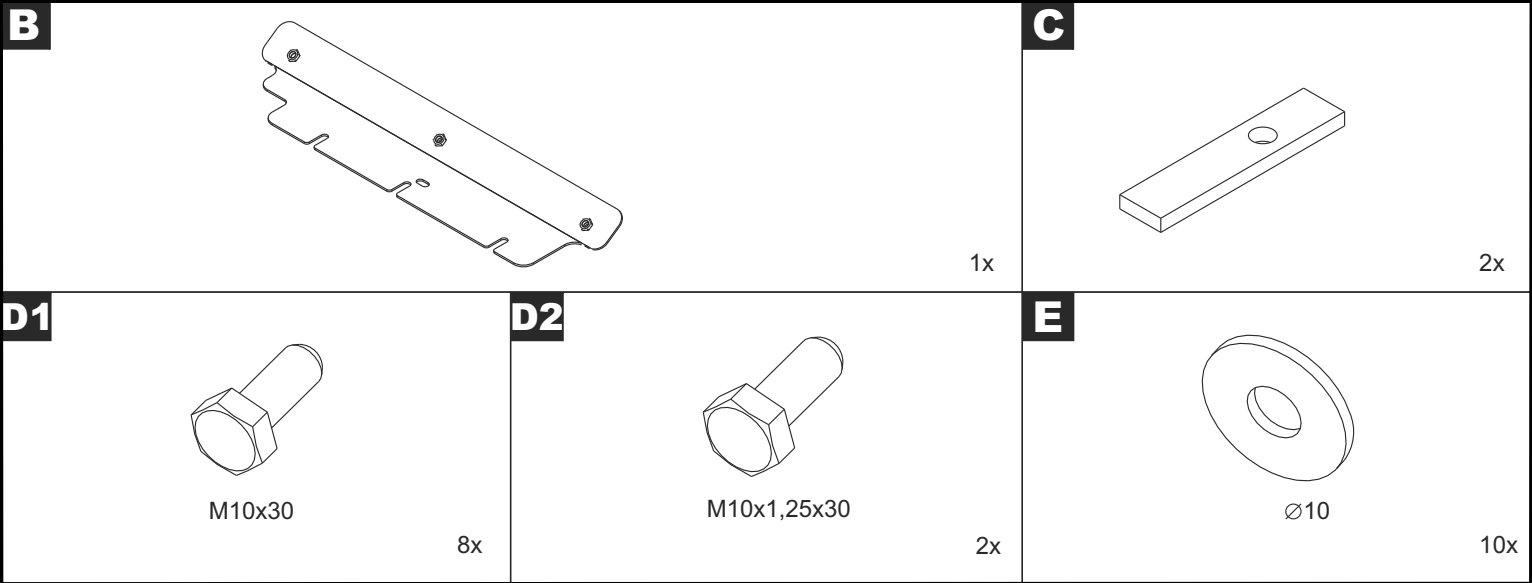

PZ4AL-01695-60