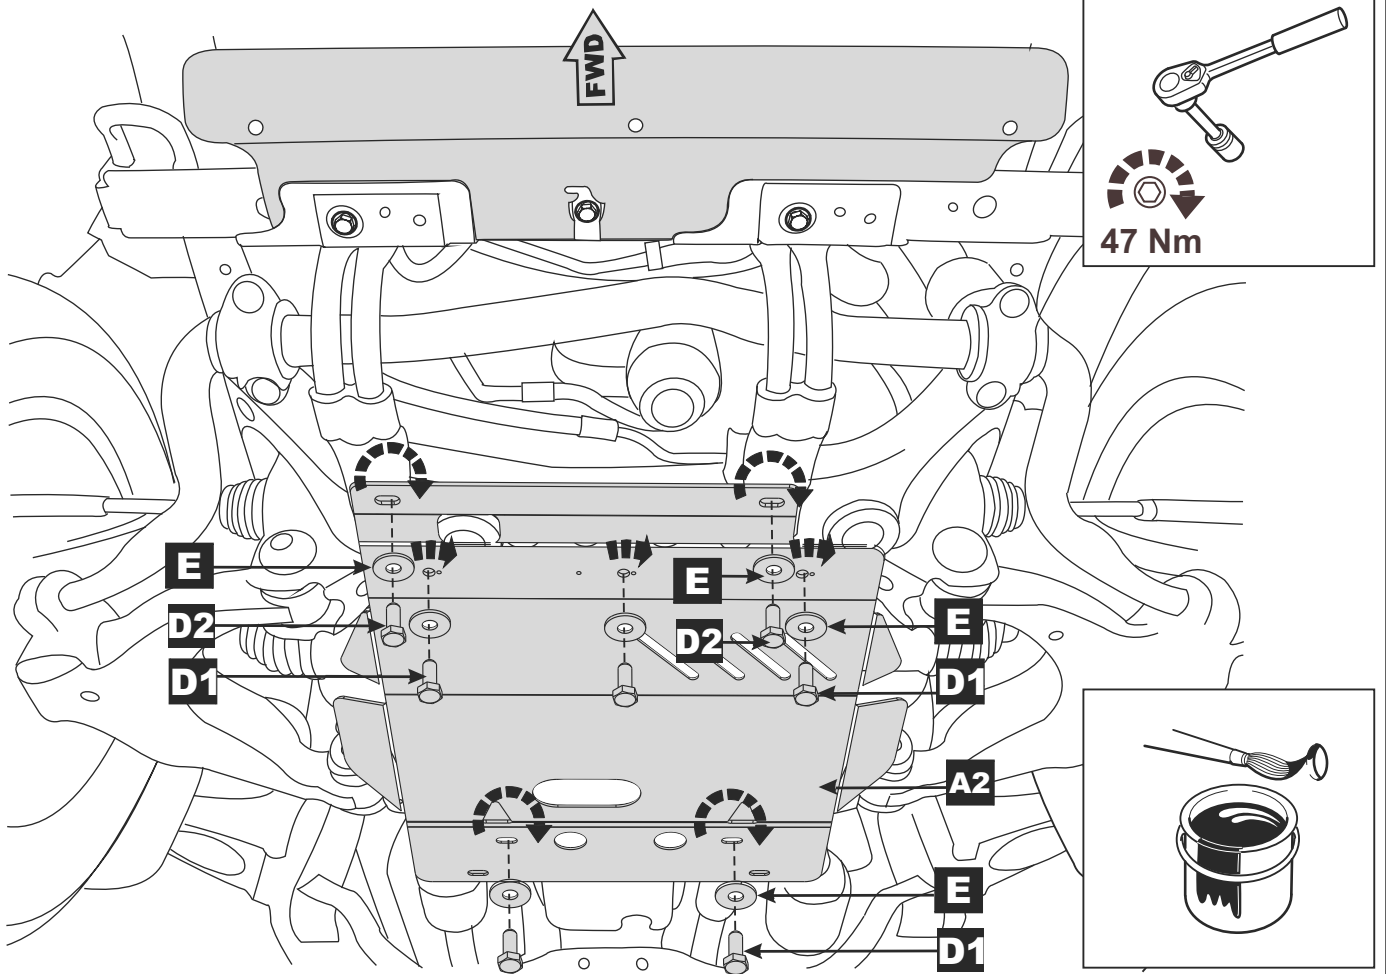

3

4

Part number:
PZ4AL-01695-00

Issue:
0

Date:
06/11/13

Manual reference number:
AIM 001-928-0

Page:
4/5