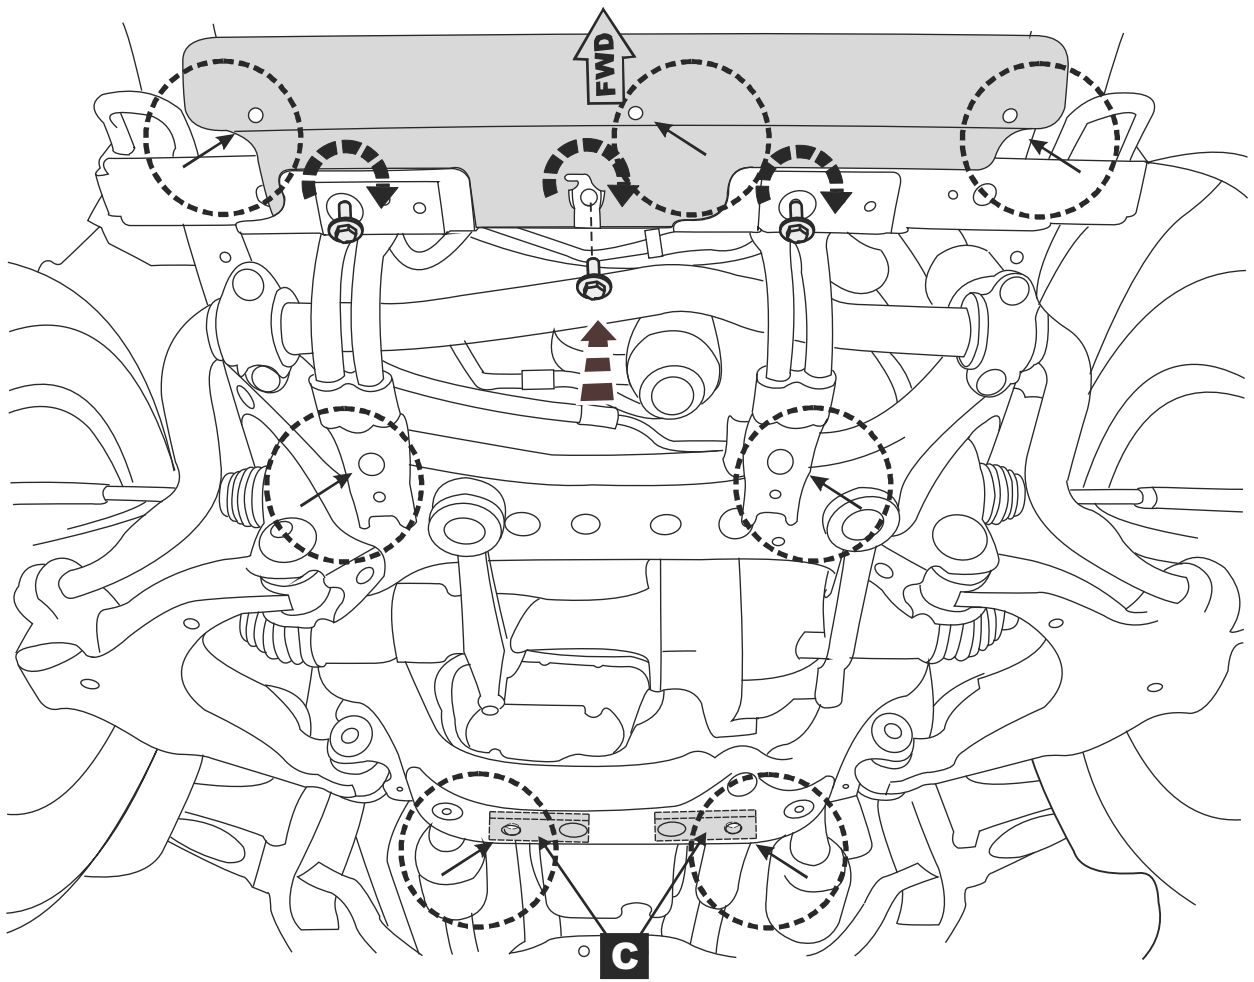

3

4

Part number:
PZ4AL-01695-00

Issue:
0

Date:
06/11/13

Manual reference number:
AIM 001-928-0

Page:
4/5