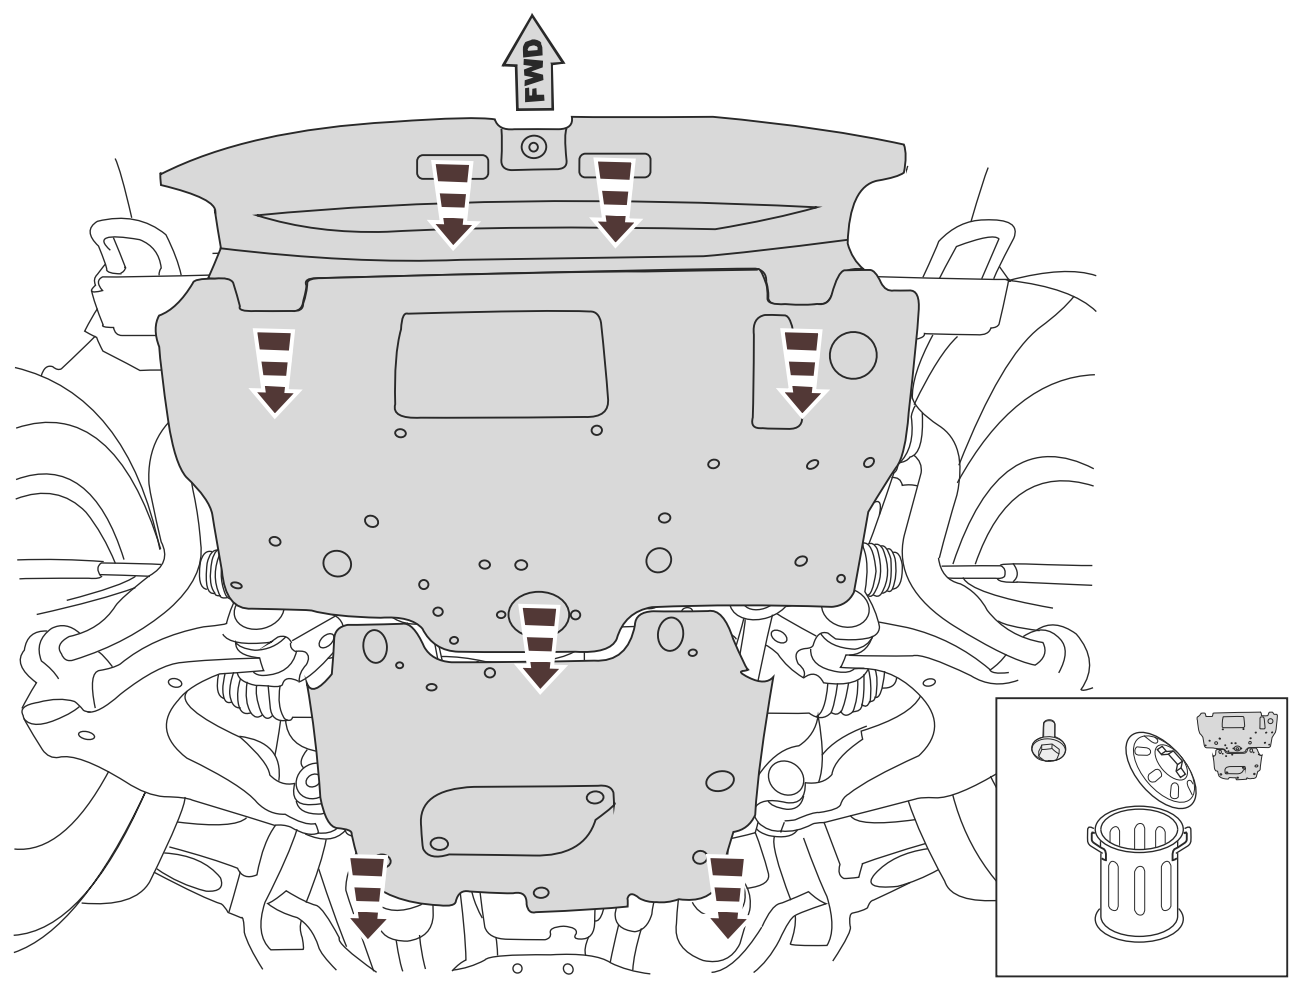

1

2

Part number:
PZ4AL-01695-00

Issue:
0

Date:
06/11/13

Manual reference number:
AIM 001-928-0

Page:
3/5