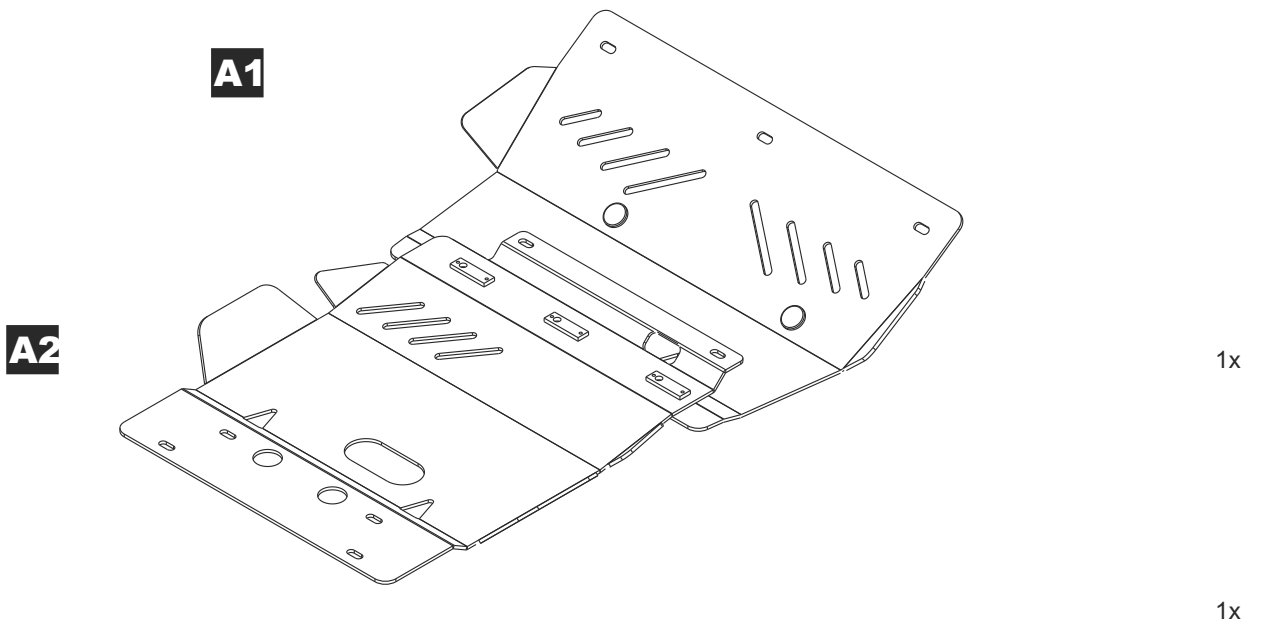

PZ4AL-01695-00