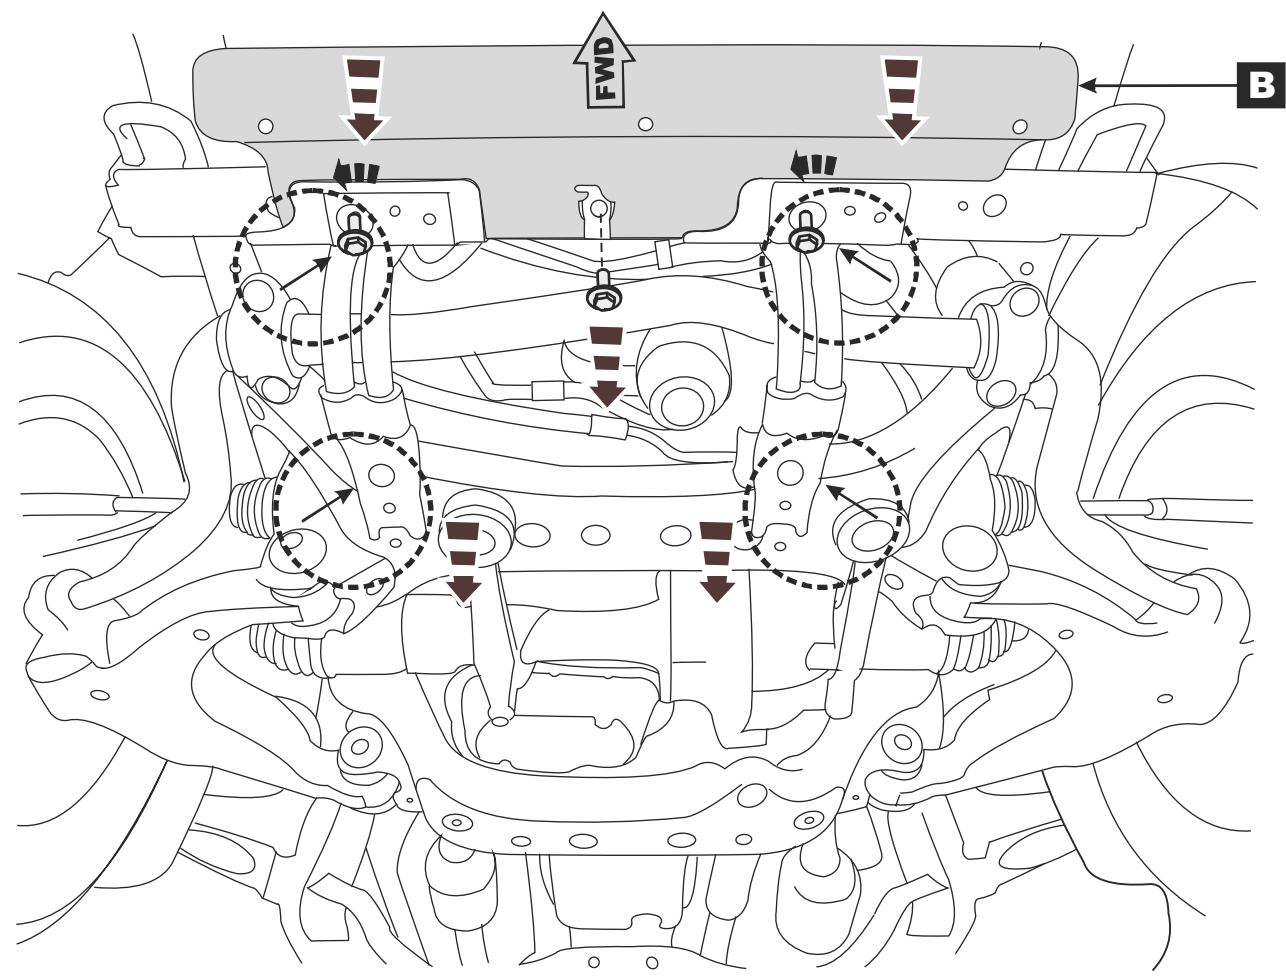

1

2

Part number:
PZ4AL-01695-00

Issue:
0

Date:
06/11/13

Manual reference number:
AIM 001-928-0

Page:
3/5